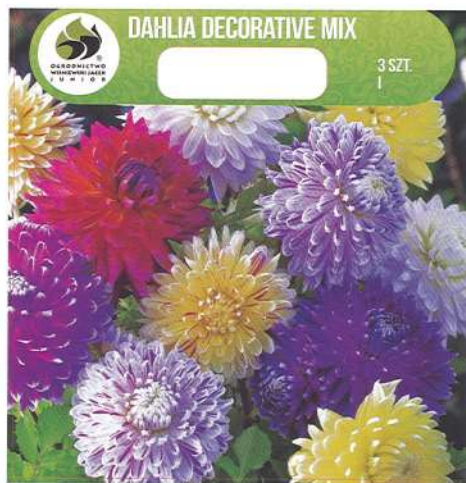

Kapersy economy

DAHLIA DECORATIVE MIX

3 SZT.

Dahlia Decorative Mix

I 35-120 cm ☼ VII-X